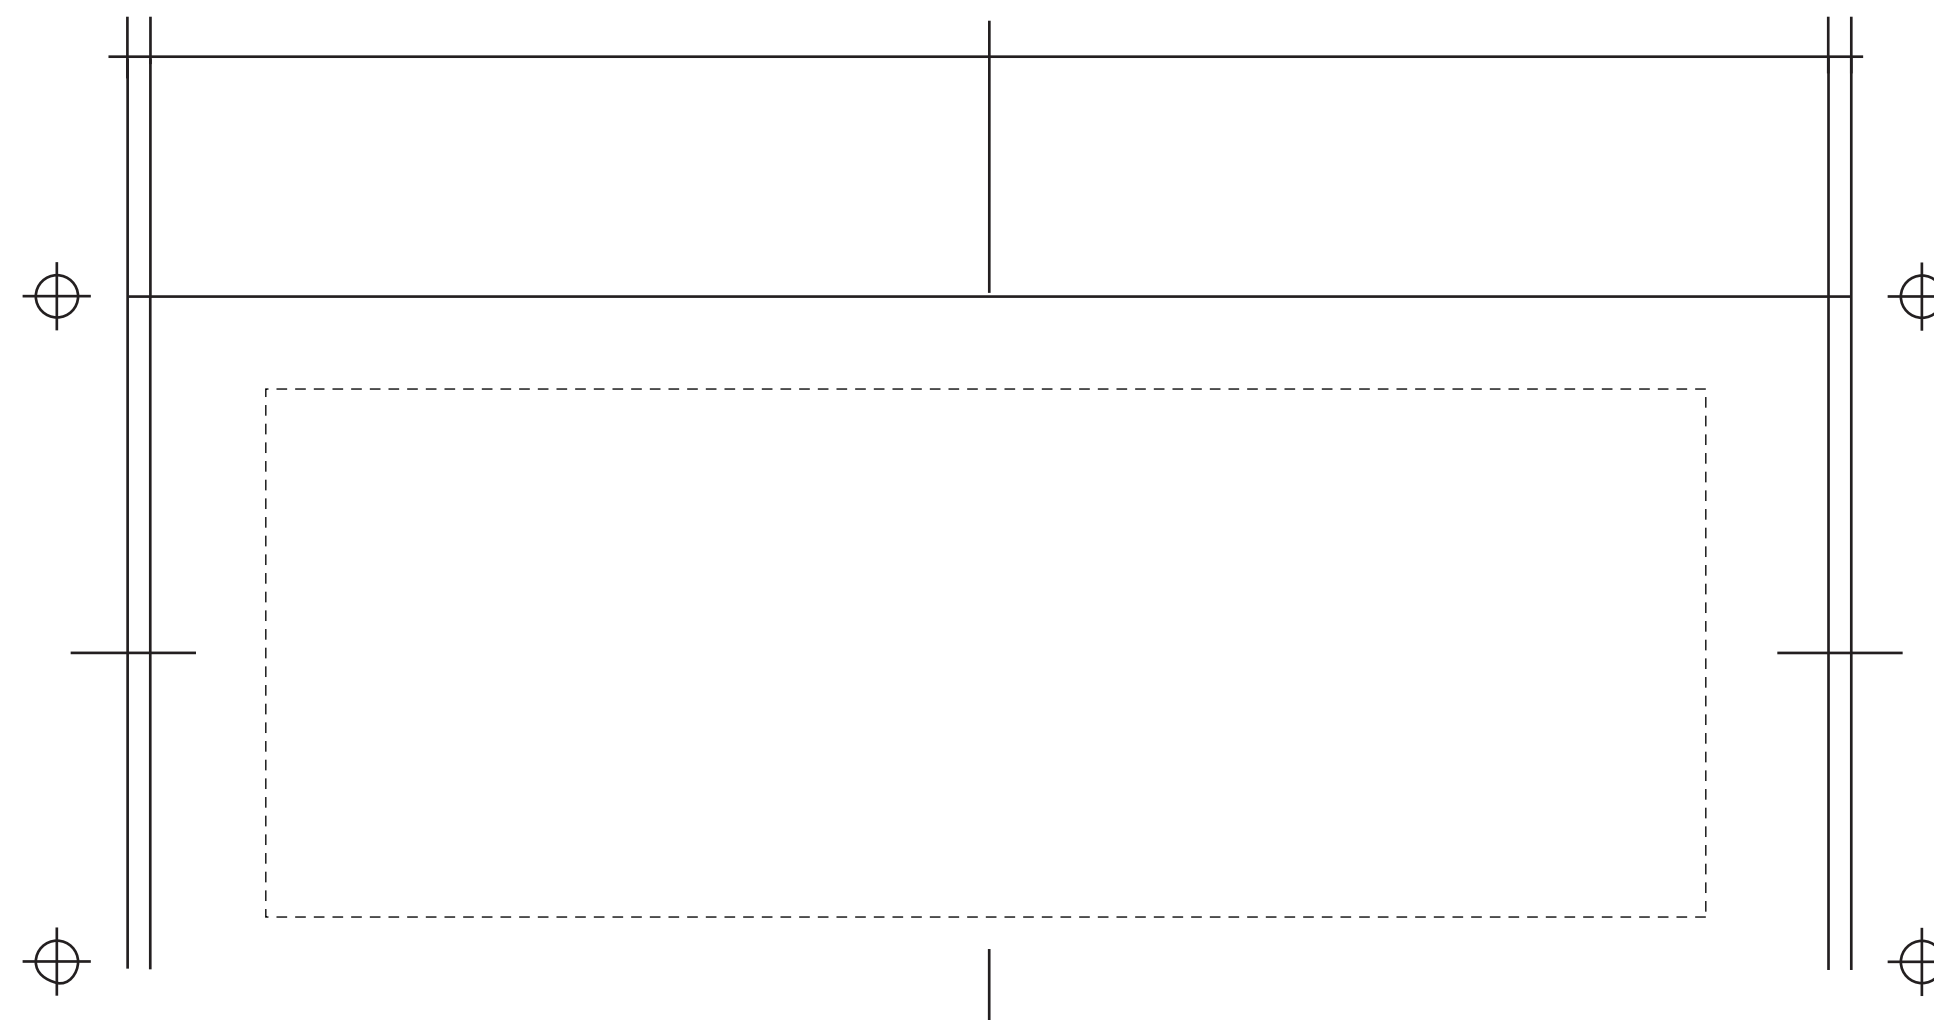

COMPOSITE  
NOT ACTUAL SIZE

DASHED LINE TO SHOW COPY AREA ONLY  
DOES NOT PRINT!

**PMS MATCHES CAN'T BE GUARANTEED ON CERAMICS**

Dashed Line For Imprint Area Only. Will Not Print.

	Artist/Date:	Item # : 7189	Proofing:
	Order #:	Imprint Size : 3" W x 2 3/4" H	
	Ship Date:	Wraparound : 7 1/2" W x 2 3/4" H	
	Imprint Color:	Imprint Type : Standard Ceramic Colors	
	Item Color:		

**WRAPAROUND**

COMPOSITE  
NOT ACTUAL SIZE

DASHED LINE TO SHOW COPY AREA ONLY  
DOES NOT PRINT!

**PMS MATCHES CAN'T BE GUARANTEED ON CERAMICS**

Dashed Line For Imprint Area Only. Will Not Print.

	Artist/Date:	Item # : 7189	Proofing:
	Order #:	Imprint Size : 3" W x 2 3/4" H	
	Ship Date:	Wraparound : 7 1/2" W x 2 3/4" H	
	Imprint Color:	Imprint Type : Standard Ceramic Colors	
	Item Color:		